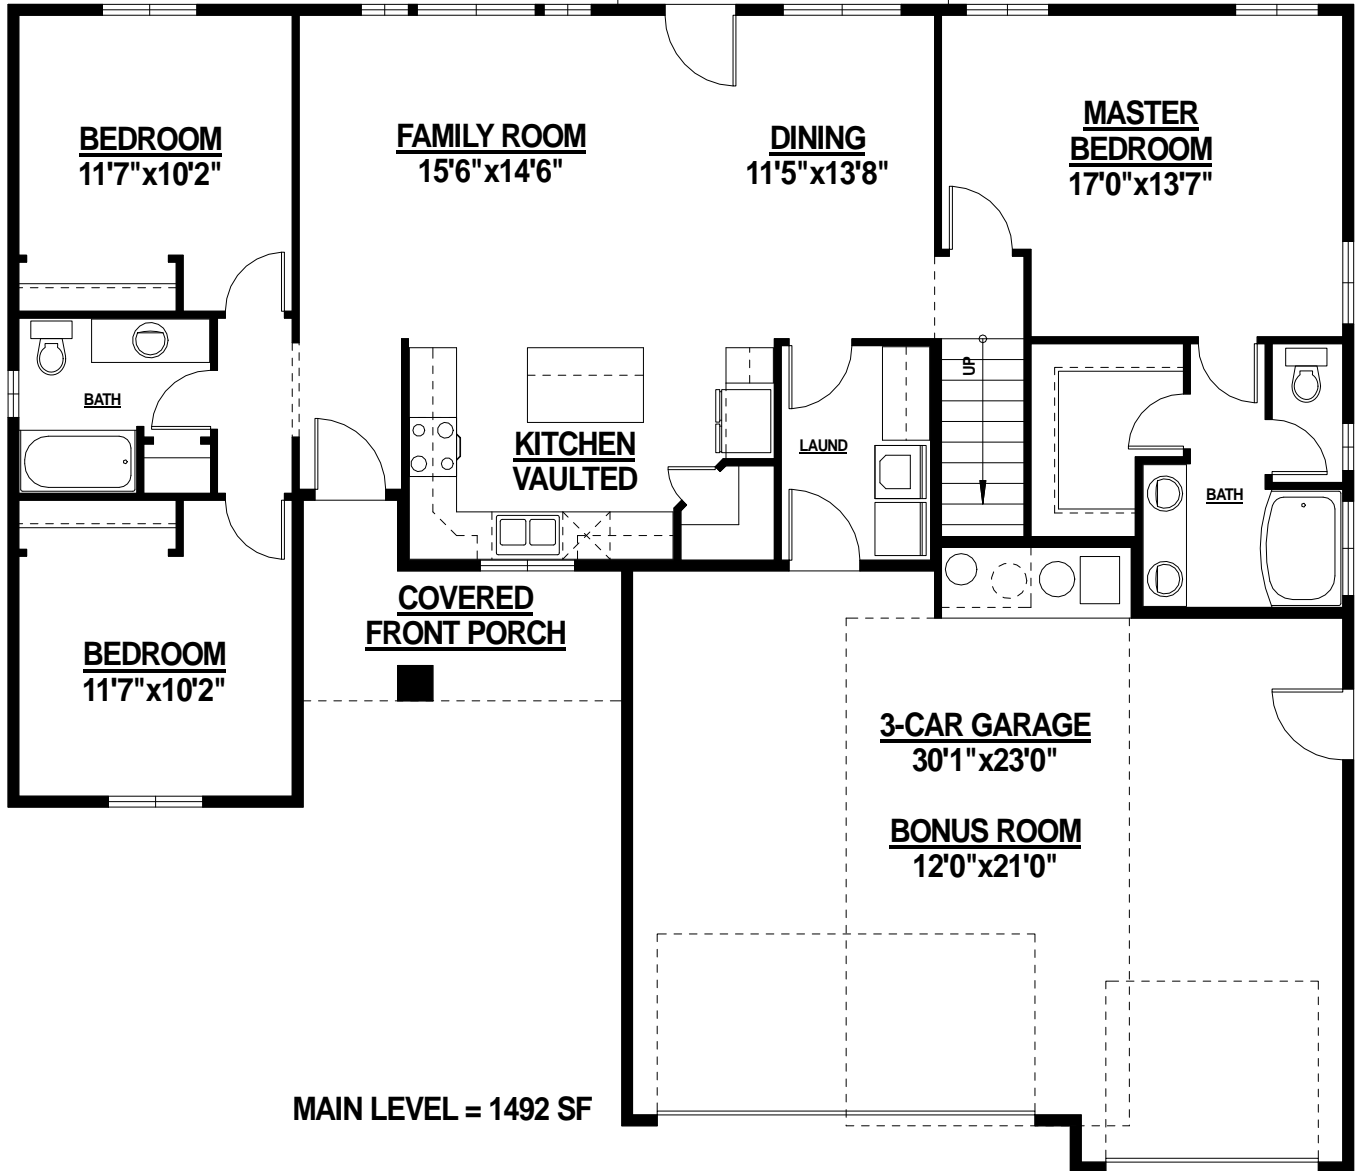

57' 0"

**COVERED
REAR PATIO**

49' 6"

MAIN LEVEL = 1492 SF